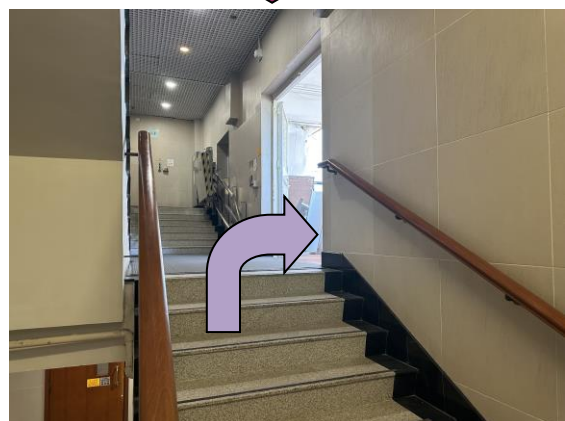

香港元老網球總會

Hong Kong Veterans' Tennis Association

Route Map from CRC Car Park G/F to Tournament Desk

Tournament Desk