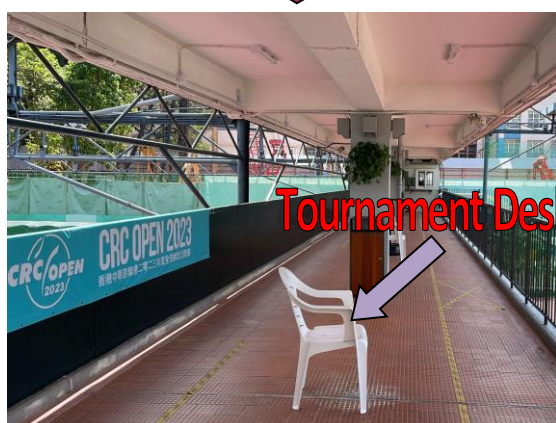

香港元老網球總會

Hong Kong Veterans' Tennis Association

Route Map from CRC Car Park G/F to Tournament Desk

Tournament Desk