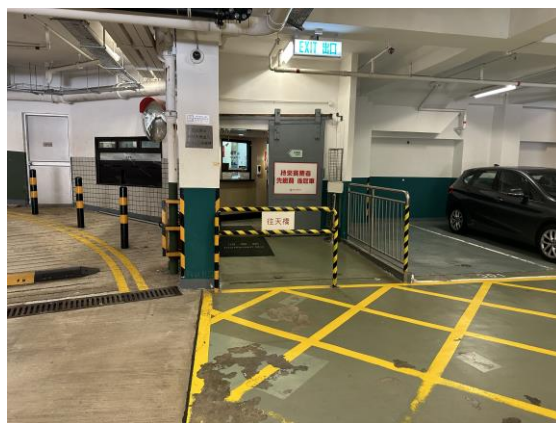

香港元老網球總會

Hong Kong Veterans' Tennis Association

Route Map from CRC Car Park G/F to Tournament Desk

Tournament Desk