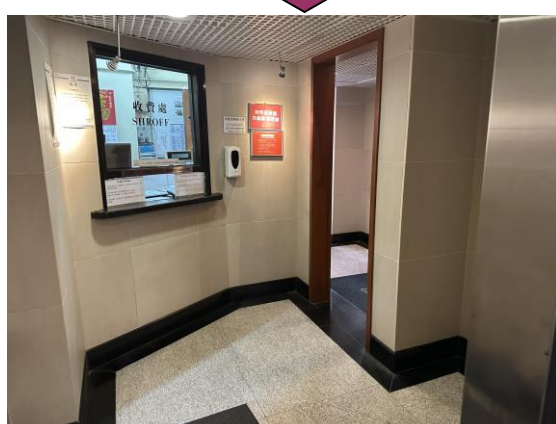

香港元老網球總會

Hong Kong Veterans' Tennis Association

Route Map from CRC Car Park G/F to Tournament Desk

Tournament Desk